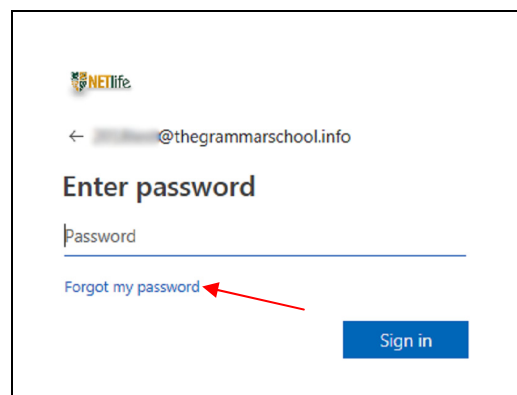

How to Reset Your Office 365 Password

Follow these steps to reset your Office 365 password in case you've forgotten it.

1. Open a browser and type <https://portal.office.com> in the address bar.

2. Type in your E-mail and click [Next].
(ex. *username@thegrammarschool.info*)
3. Click on [Forgot my password].

4. Type in the characters in the picture in the text box and click [Next].

5. Select the option to [Text my mobile phone], make sure the last two digits shown are actually from your mobile phone, type in the whole number of your mobile phone and click [Text].