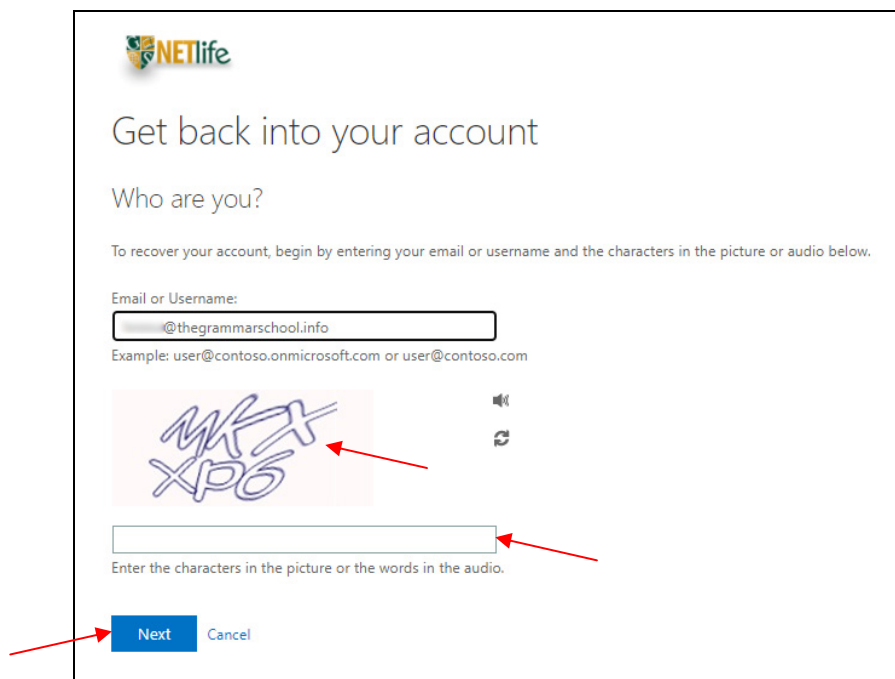

How to Reset Your Office 365 Password

Follow these steps to reset your Office 365 password in case you've forgotten it.

1. Open a browser and type <https://portal.office.com> in the address bar.

2. Type in your E-mail and click [Next].
(ex. *username@thegrammarschool.info*)
3. Click on [Forgot my password].

4. Type in the characters in the picture in the text box and click [Next].

5. Select the option to [Text my mobile phone], make sure the last two digits shown are actually from your mobile phone, type in the whole number of your mobile phone and click [Text].