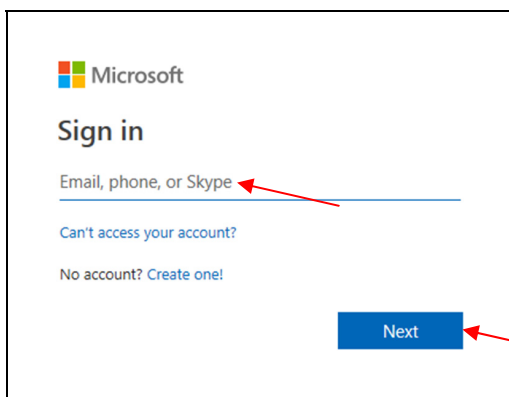

How to Reset Your Office 365 Password

Follow these steps to reset your Office 365 password in case you've forgotten it.

1. Open a browser and type <https://portal.office.com> in the address bar.

2. Type in your E-mail and click [Next].
(ex. *username@thegrammarschool.info*)
3. Click on [Forgot my password].

4. Type in the characters in the picture in the text box and click [Next].

5. Select the option to [Text my mobile phone], make sure the last two digits shown are actually from your mobile phone, type in the whole number of your mobile phone and click [Text].